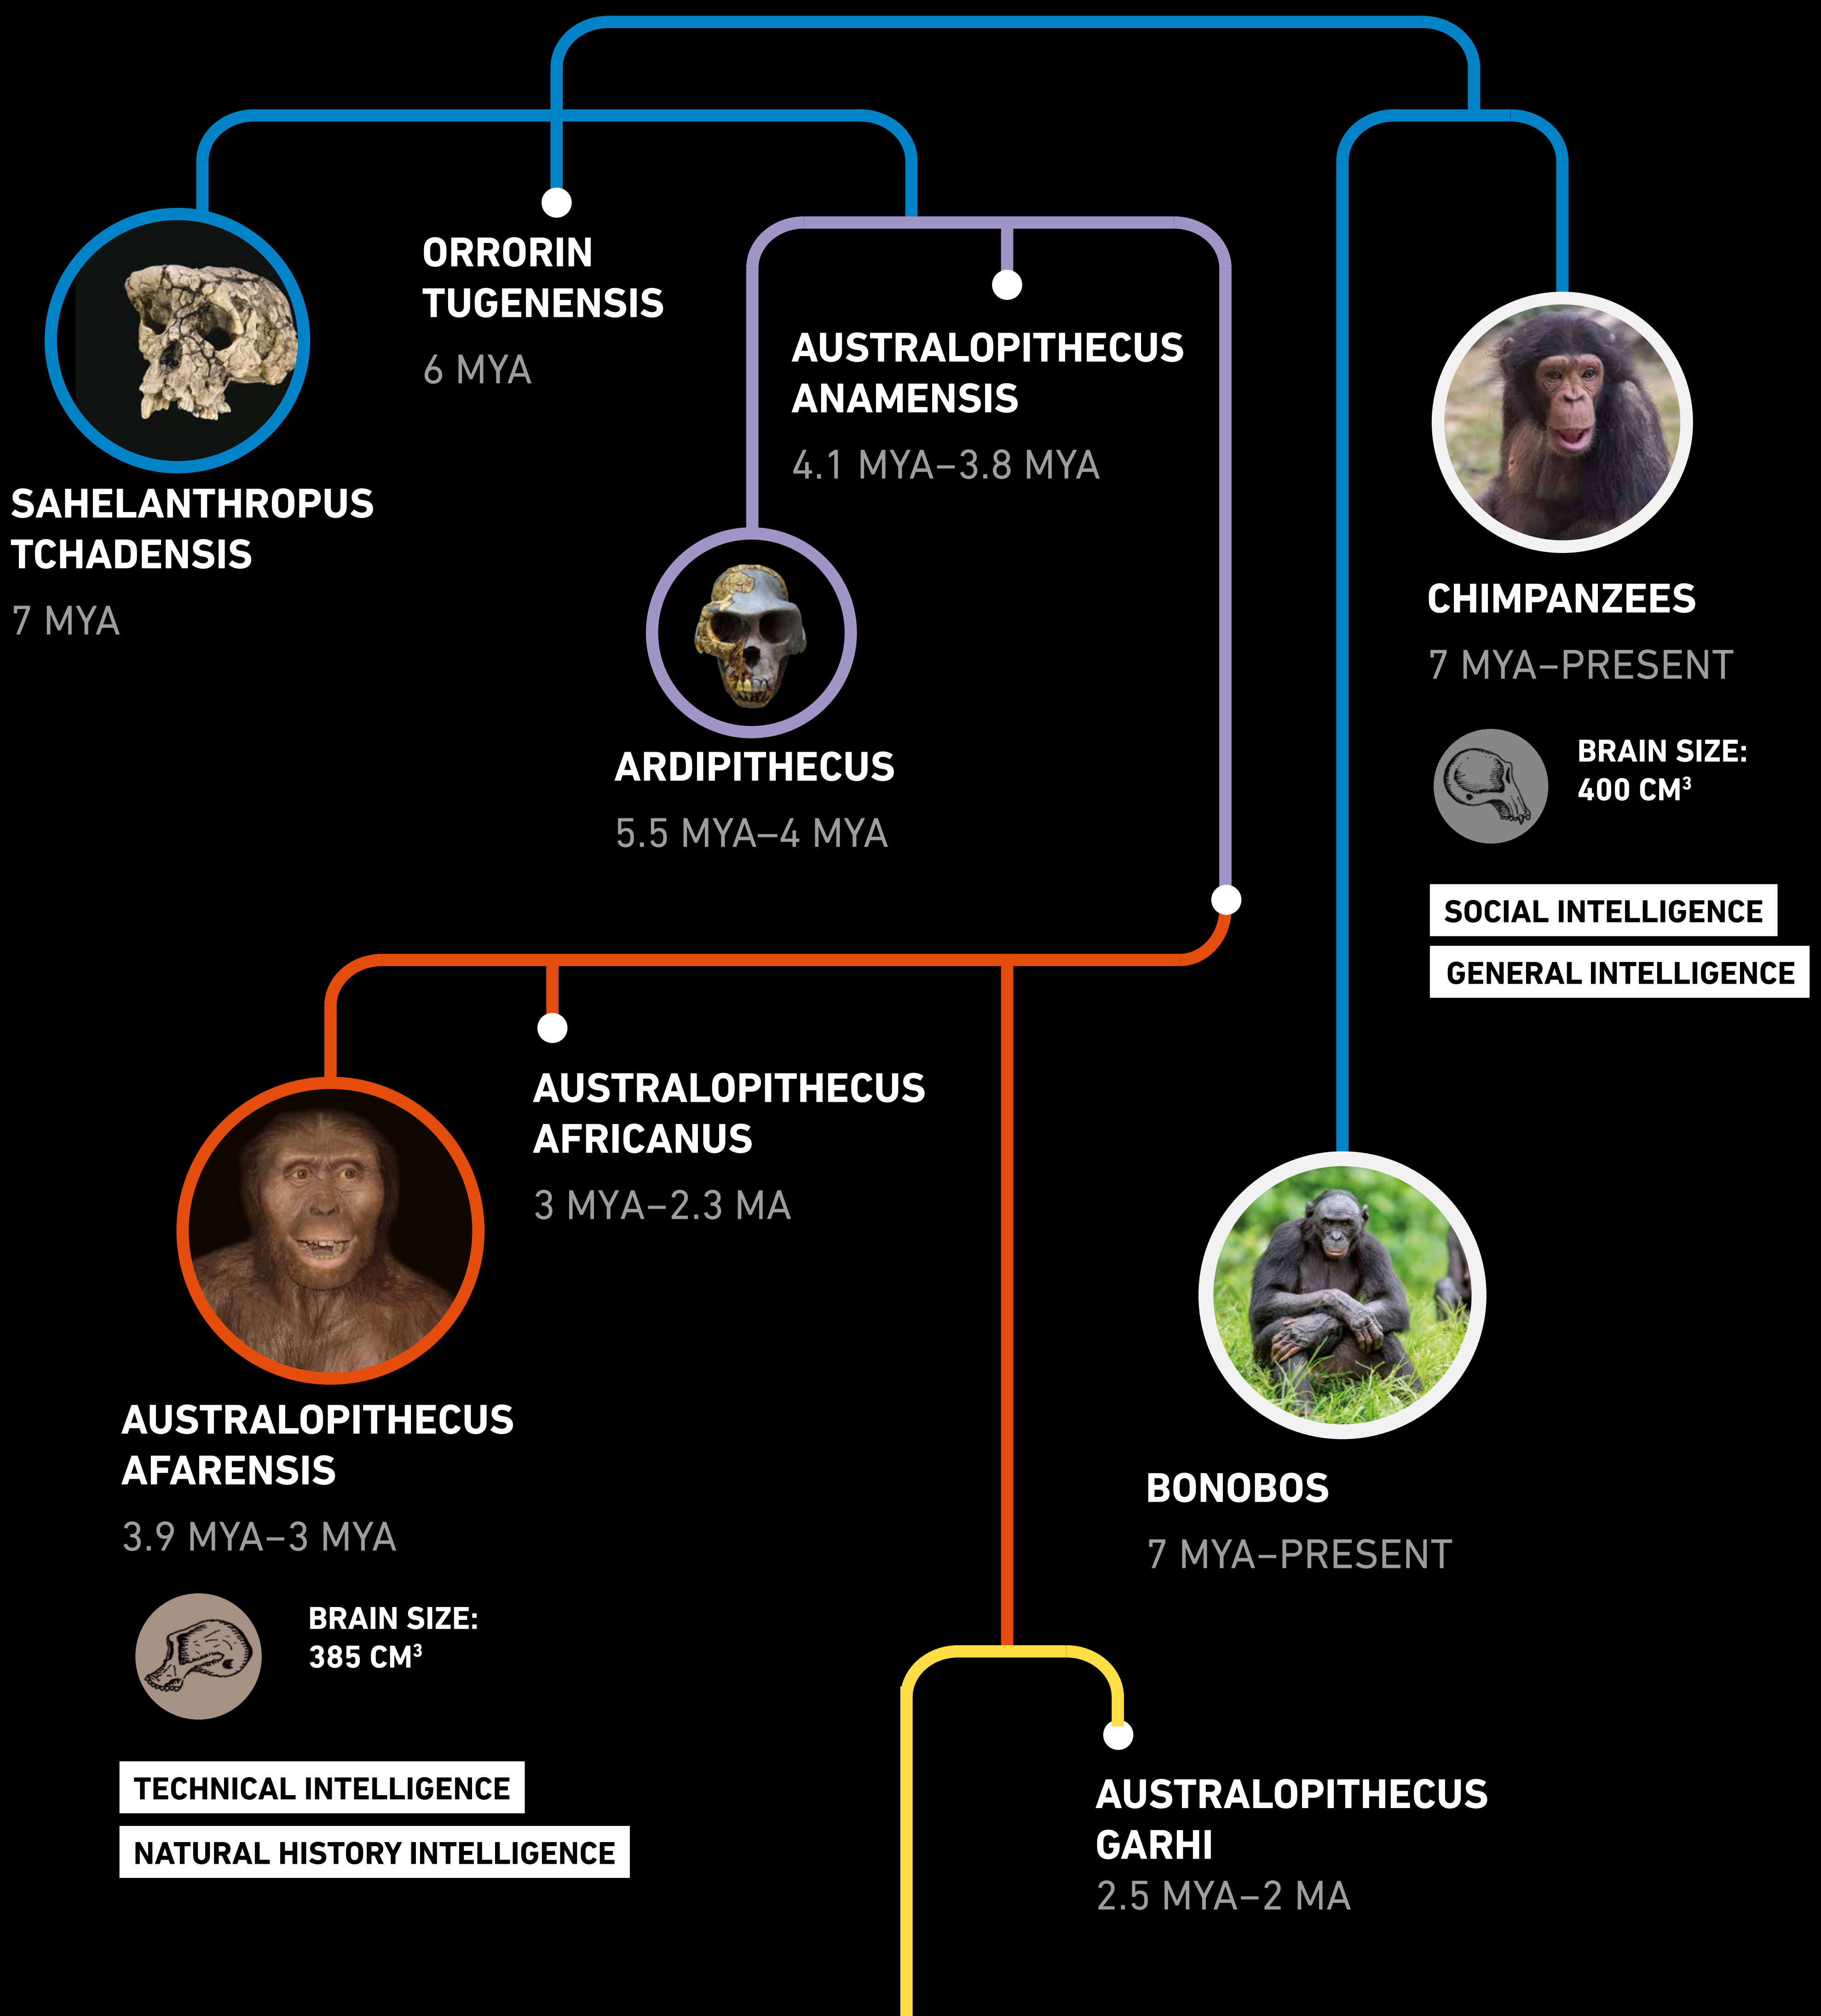

our evolutionary tree

The shape of our evolutionary tree is changing as science advances and the discovery of new fossils sheds new light. The links between chimpanzees/ bonobos and *Australopithecus* are controversial, and little is known about the enigmatic *Orrorin tugenensis* or *Ardipithecus*.

OUR SPECIES